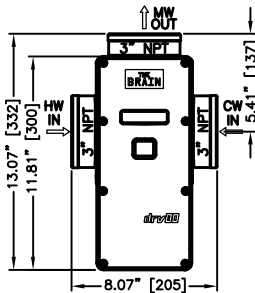

Factory Supplied TMV Piping Connections and Components

DRV80 "THE BRAIN"

Factory Supplied Digital Mixing Valve Piping Connections and Components

09/16/12-16:59 PATH: DHW-00v15

**RAND ASSOCIATES INCORPORATED**

Thermostatic Mixing Valve Diagrams  
Factory Supplied , Piping,  
Connections and Components

PIPING  
DIAGRAM

Size: A	FSCM No: -	Drawing No: DHW-0	Version: 15
Drawn By: BLW	Scale: NONE	Date: 09.15.2012	Sheet: 1 of 1