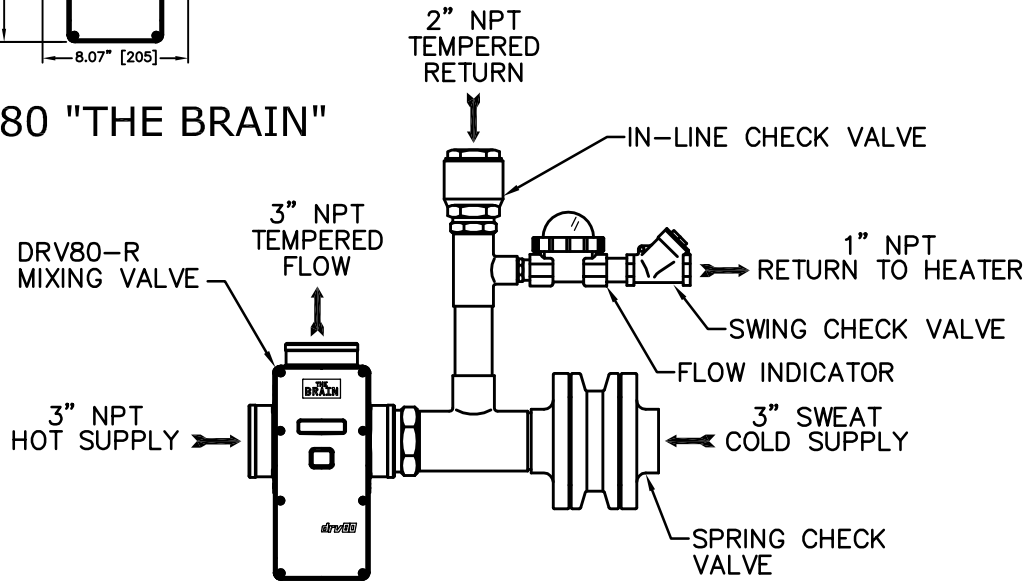

Factory Supplied TMV Piping Connections and Components

DRV80 "THE BRAIN"

Factory Supplied Digital Mixing Valve Piping Connections and Components

09/16/12-16:59 PATH: DHW-00v15

**RAND ASSOCIATES INCORPORATED**